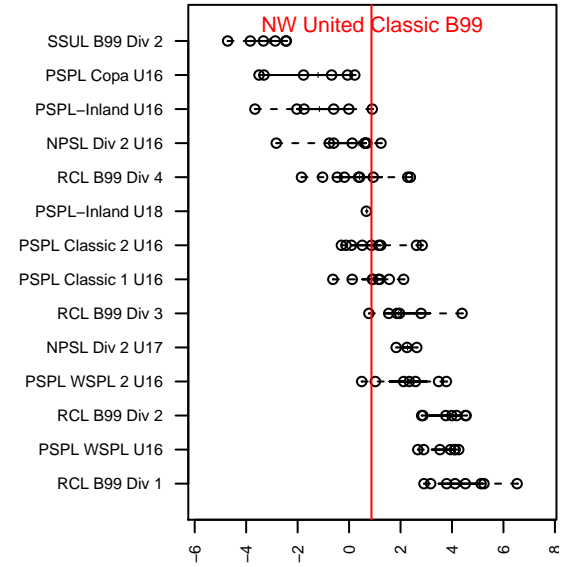

Venues played:
 2015 Skagit Firecracker U16-19
 2015 Baker Blast COPA U17
 2015 WA Rush Cup B16 Gold U16
 2015 Skagit Super Cup U16 Gold
 2015 PSPL Classic 2 U16
 2015 WA Cup HS Silver U16

NW United Classic B99
 Dots are actual minus expected GF (blue circles) and GA (red triangles).
 Blue line is smoothed change in attack strength. Red is smoothed change in defense strength.

**attack and defense variance (black dot)
relative to other teams
and top 10 in region**

**attack and defense rating
relative to others at age
and all opponents in last 13 months**

Performance relative to 13 month average