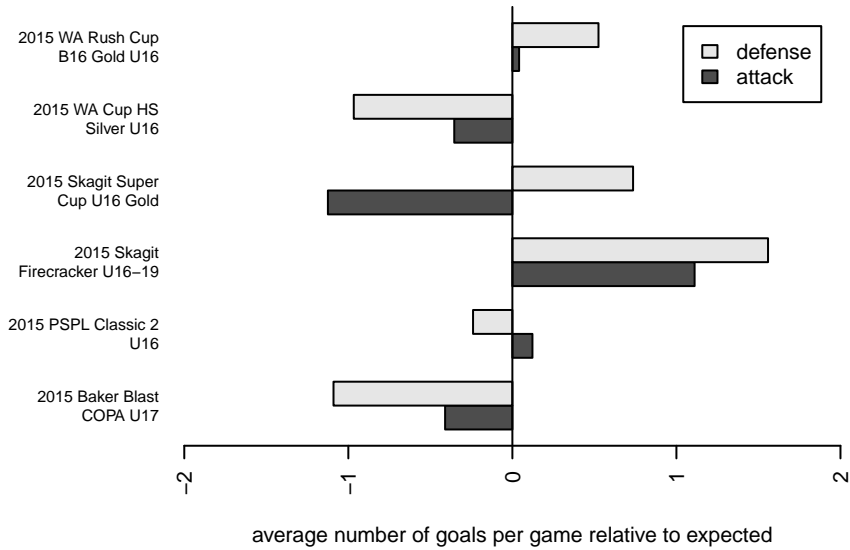

Venues played:
 2015 Skagit Firecracker U16-19
 2015 Baker Blast COPA U17
 2015 WA Rush Cup B16 Gold U16
 2015 Skagit Super Cup U16 Gold
 2015 PSPL Classic 2 U16
 2015 WA Cup HS Silver U16

NW United Classic B99
 Dots are actual minus expected GF (blue circles) and GA (red triangles).
 Blue line is smoothed change in attack strength. Red is smoothed change in defense strength.

**attack and defense variance (black dot)
relative to other teams
and top 10 in region**

**attack and defense rating
relative to others at age
and all opponents in last 13 months**

Performance relative to 13 month average