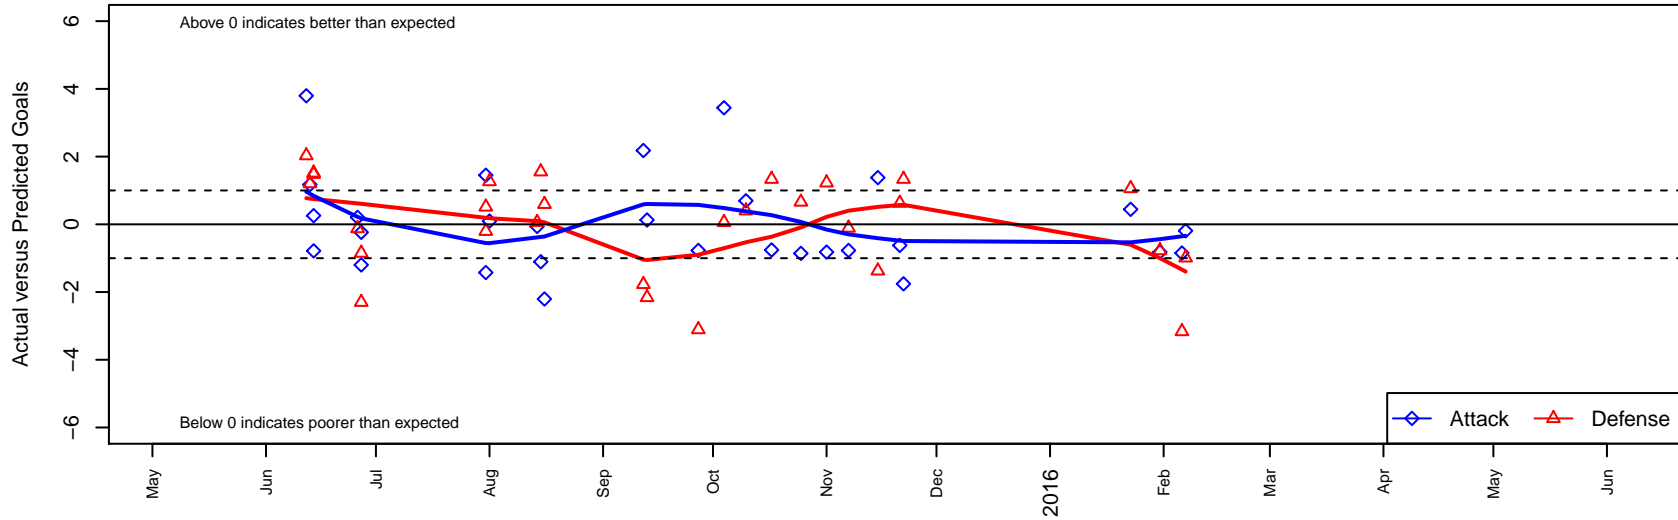

NW United Classic B99

NW United FC
 Burlington, WA
 B99 total strength=1336
 attack=9.11 defense=4.51
 fall league = PSPL Classic 2 U16
 notes= Wedge 2013-5

alt names used:
 Northwest United FC BU99 Wedge
 NORTHWEST UNITED FCFC99B CLASSIC
 NORTHWEST UNITED FC FC99B CLASSIC (I
 NORTHWEST UNITED FC NW UNITED FC99

Venues played:
 2015 Skagit Firecracker U16-19
 2015 Baker Blast COPA U17
 2015 WA Rush Cup B16 Gold U16
 2015 Skagit Super Cup U16 Gold
 2015 PSPL Classic 2 U16
 2015 WA Cup HS Silver U16

NW United Classic B99
 Dots are actual minus expected GF (blue circles) and GA (red triangles).
 Blue line is smoothed change in attack strength. Red is smoothed change in defense strength.

**attack and defense variance (black dot)
relative to other teams
and top 10 in region**

**attack and defense rating
relative to others at age
and all opponents in last 13 months**

Performance relative to 13 month average