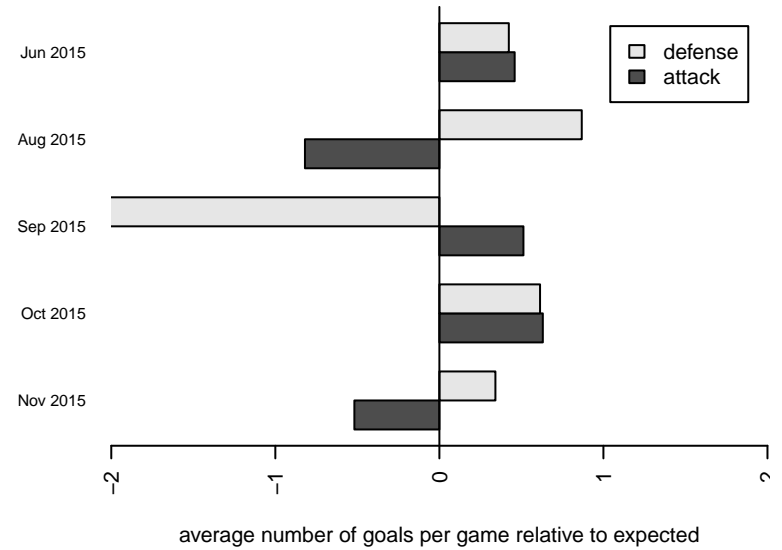

Performance relative to 13 month average